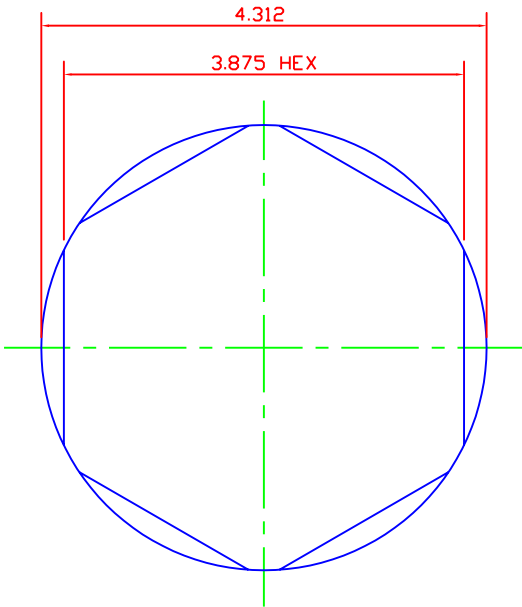

BLANK BULLPLUG DESCRIPTION	9146-111 PART NO.
9-26-96 DATE	1040/1045 CARBON STEEL MATERIAL

DATE	REVISIONS
2-19-01	3.225 WAS 2.625
1-05-05	3-1/4"-2A WAS 3A

9146-111

DRAWING NO.

WESTERN VALVE

114 E. 46th Amarillo, Texas 79105 P.O. Box 2446 806-373-6811 fax 806-373-5971