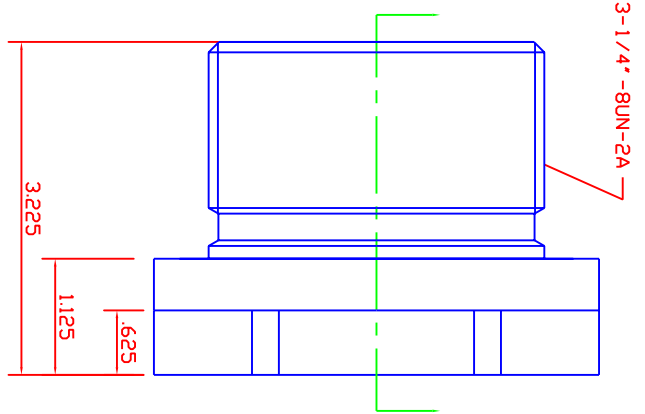

BLANK BULLPLUG DESCRIPTION	9146-111 PART NO.
9-26-96 DATE	1040/1045 CARBON STEEL MATERIAL

DATE	REVISIONS
2-19-01	3.225 WAS 2.625
1-05-05	3-1/4"-2A WAS 3A

9146-111

DRAWING NO.

WESTERN VALVE

114 E. 46th Amarillo, Texas 79105 P.O. Box 2446 806-373-6811 fax 806-373-5971